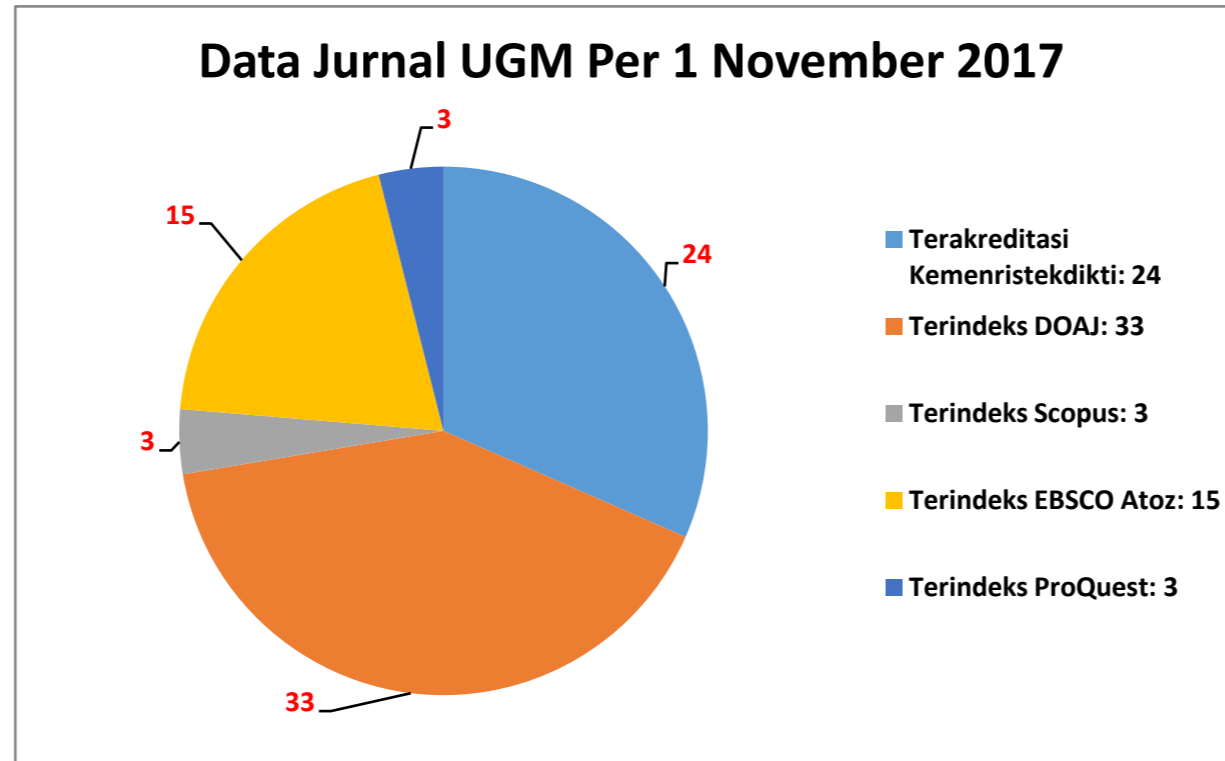

Jumlah	24	11	3	3	15	33

Data Jurnal UGM Per 3 Juli 2017

Terakreditasi Kemenristekdikti: 24	24
Terindeks DOAJ: 33	33
Terindeks Scopus: 3	3
Terindeks EBSCO Atoz: 15	15
Terindeks ProQuest: 3	3